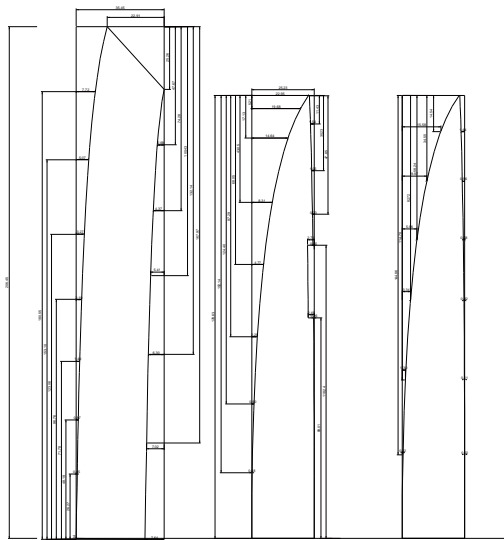

Folding - Nesting - V bottom Canoe for Two

<http://www.endtas.com> hobby sites

Dimensions & Technical Details

Water displacement with 250lbs load onboard.

August 2003 -- version 1.0

Designed By Ozkal Ozsoy www.endtas.com