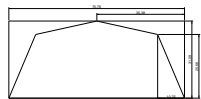

Folding - Nesting - V bottom Canoe for Two

<http://www.endtas.com> hobby sites

Dimensions & Technical Details

Water displacement with 250lbs load onboard.

August 2003 -- version 1.0

Designed By Ozkal Ozsoy www.endtas.com