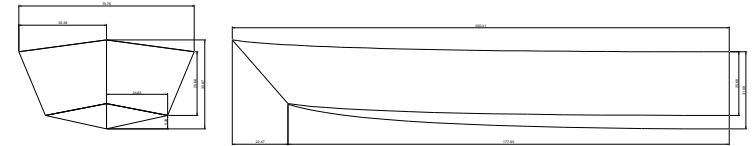

Folding - Nesting - V bottom Canoe for Two

<http://www.endtas.com> hobby sites

Dimensions & Technical Details

Water displacement with 250lbs load onboard.

August 2003 -- version 1.0

Designed By Ozkal Ozsoy www.endtas.com