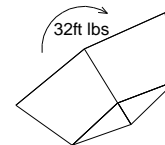

Folding - Nesting - V bottom Canoe for Two

<http://www.endtas.com> hobby sites

Dimensions & Technical Details

Water displacement with 250lbs load onboard.

August 2003 -- version 1.0

Designed By Ozkal Ozsoy www.endtas.com